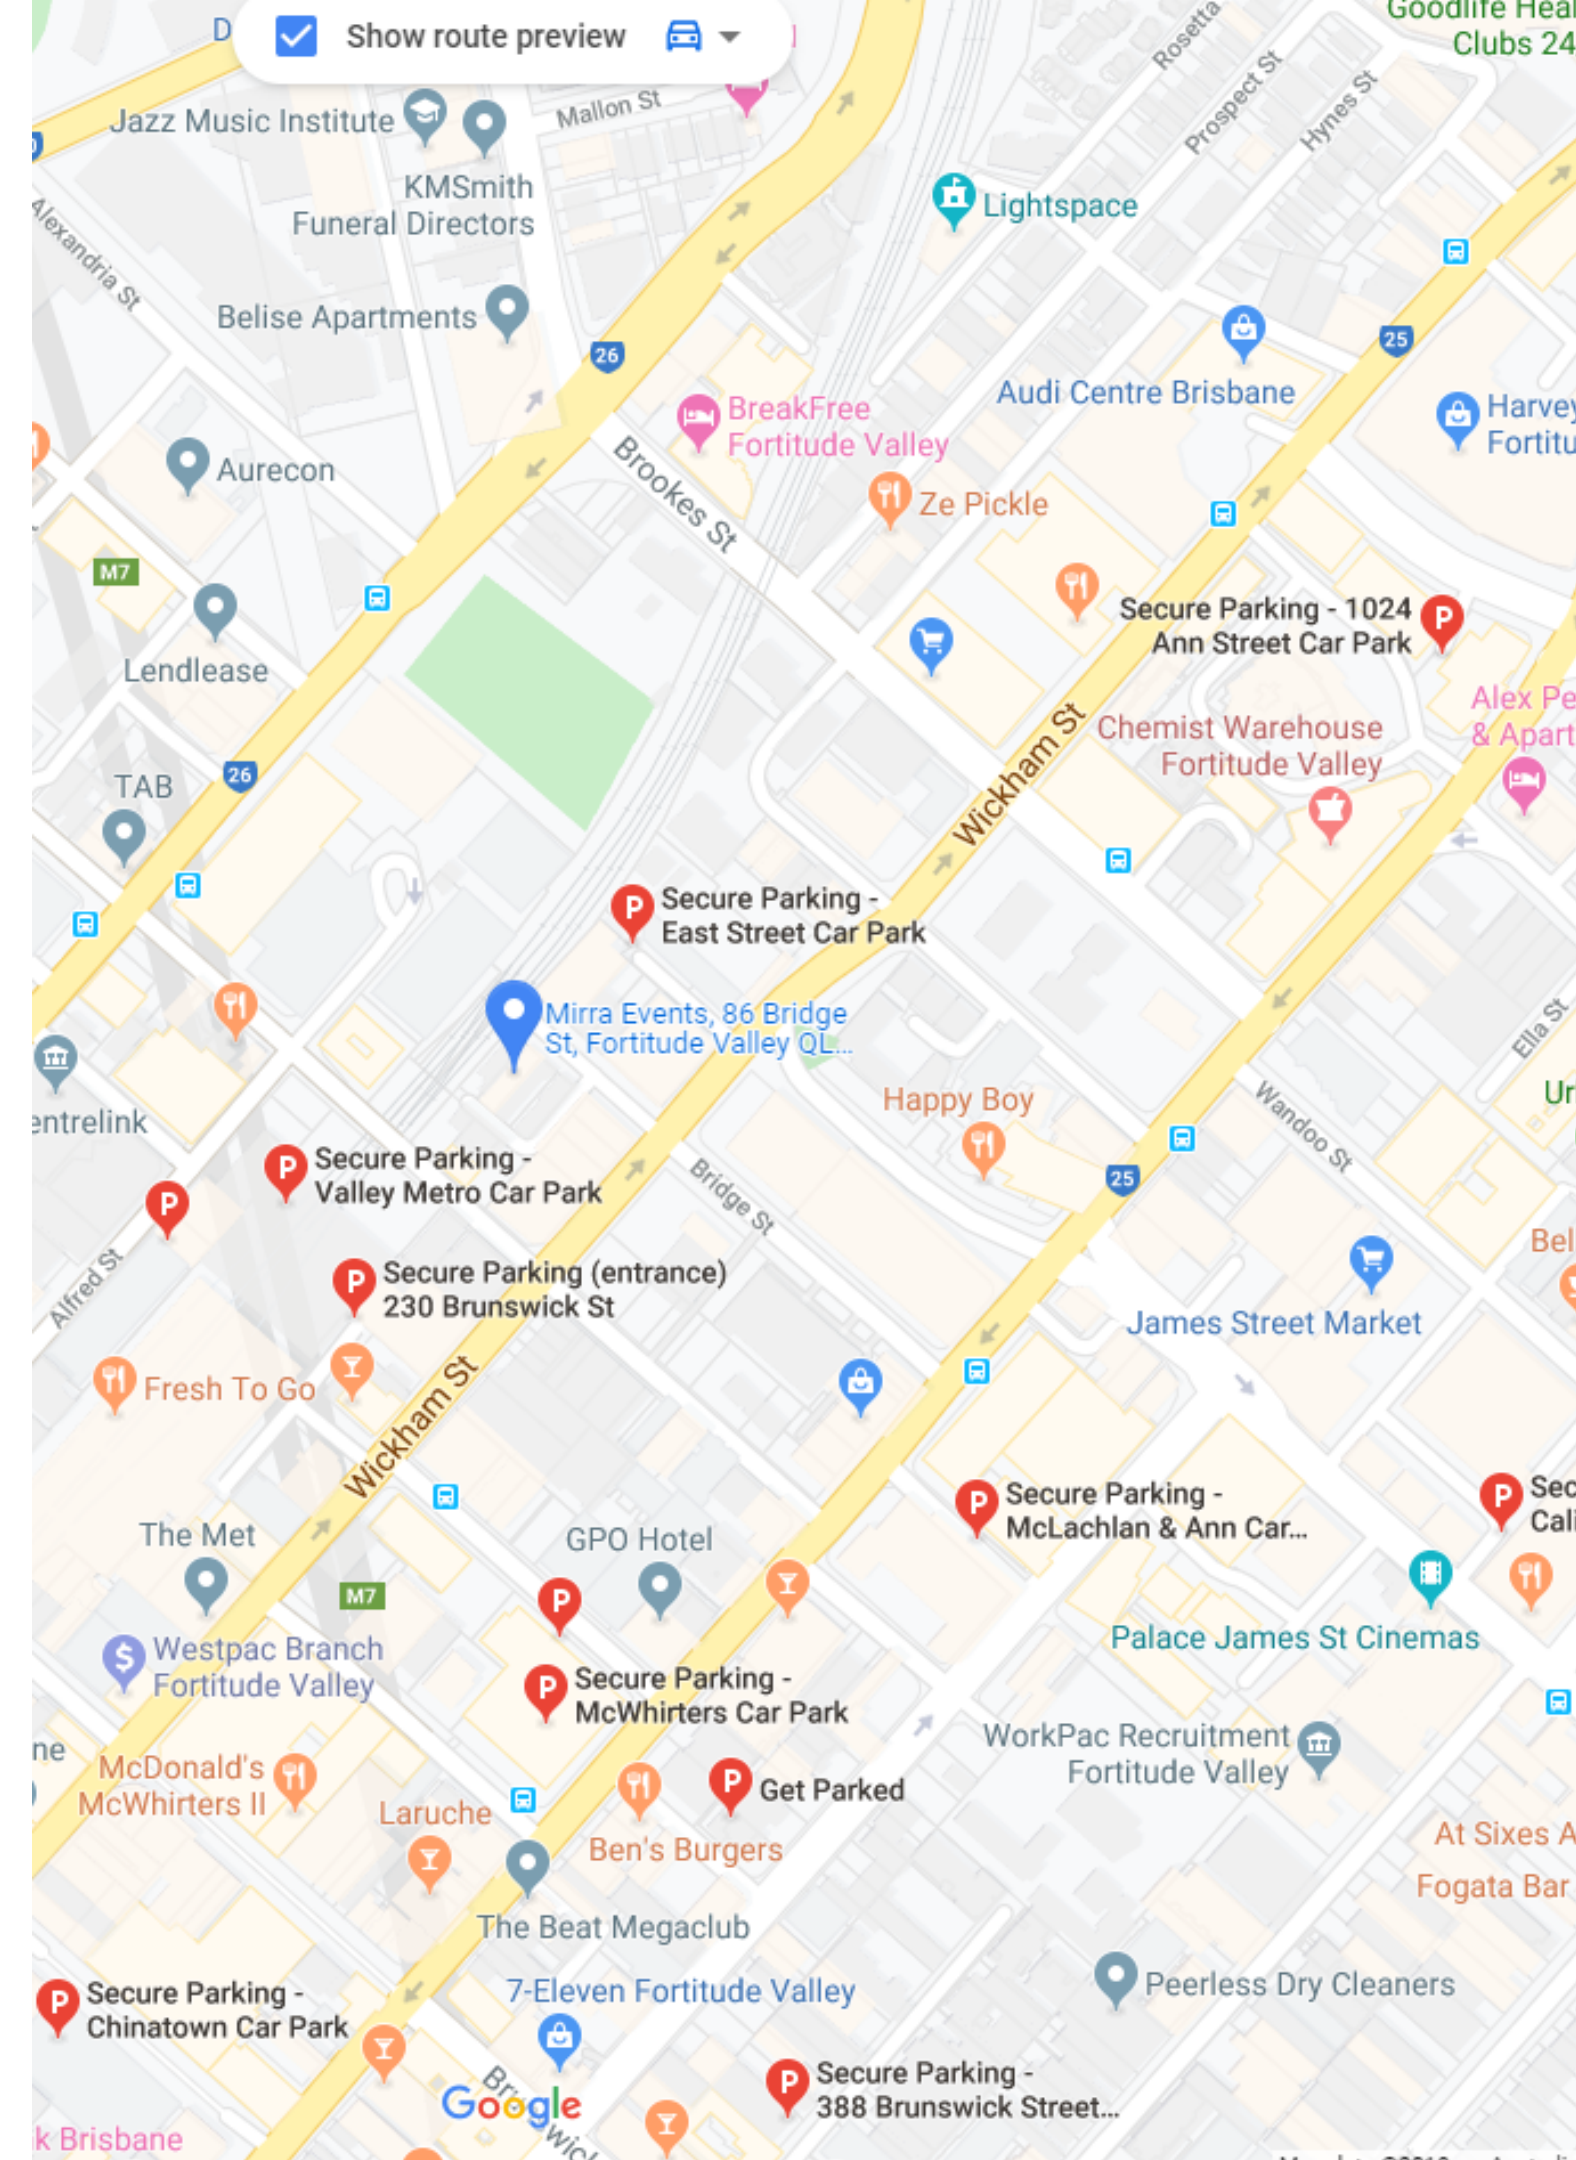

## STREET PARKING

Bridge & Wickham Streets,  
Fortitude Valley, QLD, 4006, Australia

App: Cellopark

## PRIVATE PARKING

Next door to MIRRA, along Acland Lane

82 Bridge Street, Fortitude Valley, QLD, 4006, Australia

App: Easypark