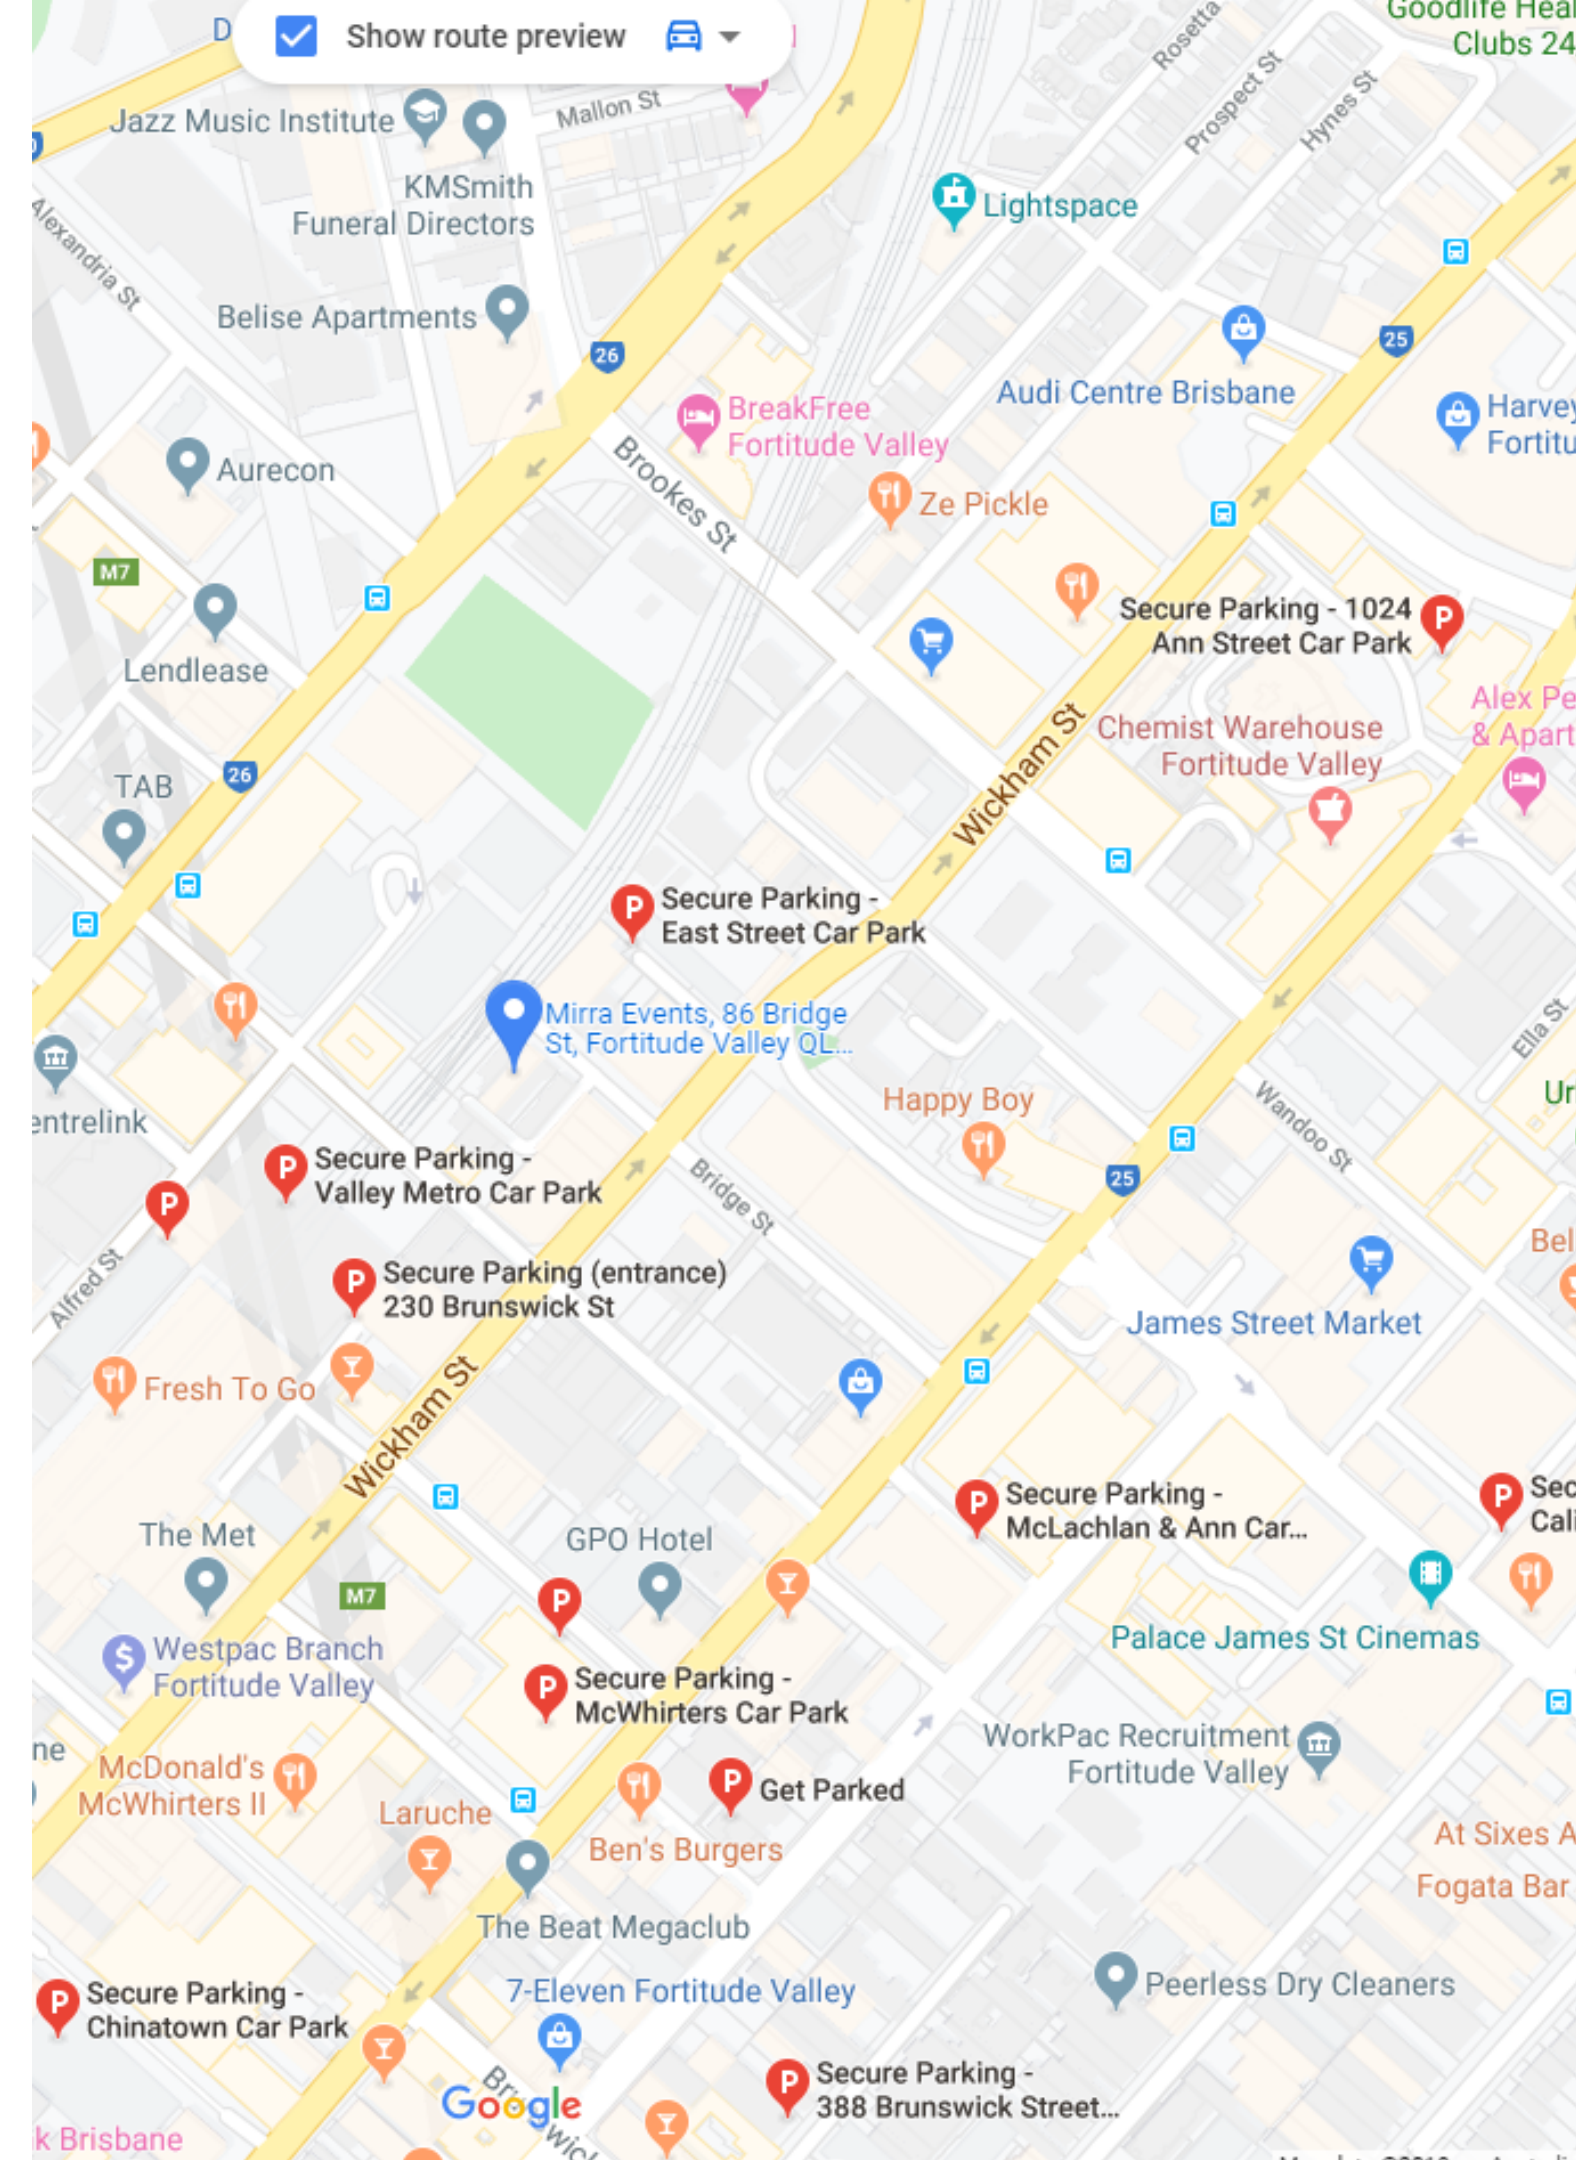

PARKING & ACCOMMODATION

PARKING OPTIONS

SECURE PARKING - VALLEY METRO

www.secureparking.com.au/

52 Alfred Street, Fortitude Valley, QLD 4006, Australia

1300 727 483

STREET PARKING

Bridge & Wickham Streets,
Fortitude Valley, QLD, 4006, Australia

App: Cellopark/Easypark

PRIVATE PARKING

Next door to MIRRA, along Acland Lane

284 Bridge Street, Fortitude Valley, QLD, 4006, Australia

\$10 P/H

PUBLIC TRANSPORT

QUEENSLAND RAIL

www.queenslandrail.com.au/
Fortitude Valley Train Station
400m

BRISBANE CITY COUNCIL

www.translink.com.au/
Wickham St at Bridge Street, Stop 5, Fortitude Valley
Routes: 300, 302, 305, 306, 322, 470

UBER / TAXI

www.uber.com/au/en/
www.yellowcab.com.au/
Pick up/Drop off location:
86 Bridge Street, Fortitude Valley